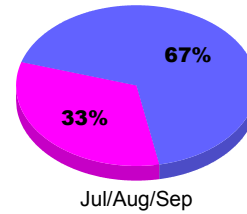

Membership Results
2011-2012

Membership
2010-2011

Month	Net Memb Goal	Actual New Memb	Actual Dropped Memb	Gain/Loss of Memb	Gain/Loss of Memb
Jul/Aug/Sep		42	-65	-23	33
Totals		42	-65	-23	33

Membership Results 2011-2012

Goal, New, Dropped, Gain/Loss

Comparison of Membership Gain/Loss

Current Year Compared to the Previous Year

Gender Comparison 2011-2012

Male Female